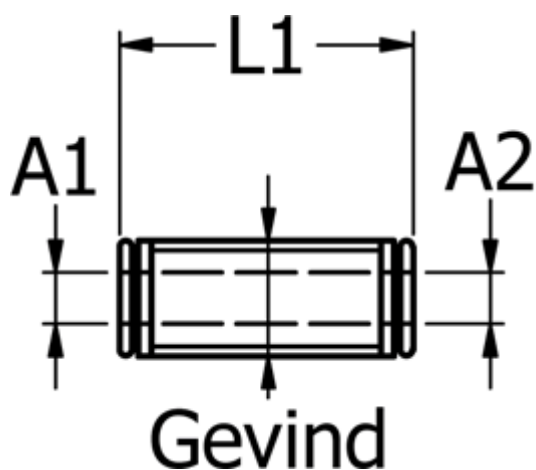

Article number: 586747005

Description: Metal fitting 747.005 - Ø5/Ø5
Push-in straight connector

Measures

Ext. hose diameter A1 = 5

Ext. hose diameter A2 = 5

L1 = 33.5

Thread = M14x1